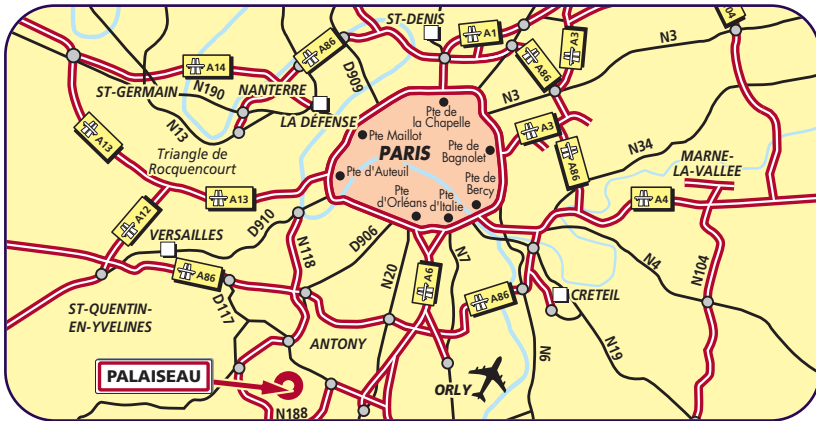

FROM CHARLES DE GAULLE AIRPORT :

Take the A1 motorway to Paris. At Porte de la Chapelle take the ring road anti-clockwise (Périphérique extérieure), following signs for Rouen. ► At Porte de Saint-Cloud, take the D910 or N10, towards Bordeaux/Nantes, and then the N118, towards Bordeaux/Nantes/Orléans/Chartres. Then either take exit 8 for Saclay and continue on the D36 towards Palaiseau, or take exit 9 and continue on the D128. Then see map.

FROM PARIS (WEST) :

Go to Porte de Saint-Cloud, then follow the directions above ►.

FROM PARIS (SOUTH) :

Go to Porte d'Orléans. From there, take the A6 motorway towards Lyon. Then take the A10 towards Bordeaux/Nantes. Then follow D444 towards Versailles/Igny/Bièvres /Cité Scientifique and continue on the D36 towards Saclay. Then see map.

FROM ORLY AIRPORT :

Take the N7 towards Paris. Then take the A86 motorway towards Versailles. Take exit 30 for A6/A10/Bièvres/Igny/Bordeaux/Nantes. Once on the N118 take exit 8 for Saclay and then continue on the D36 towards Palaiseau. Then see map.

FROM LYON :

Take the A6 towards Paris, then follow the N104 towards Bordeaux/Nantes/Rouen/Versailles. Take the N118 towards Paris Porte de Saint-Cloud/Saclay. Then take exit 9 for Gif-sur-Yvette/Centre Universitaire/Grandes Écoles and continue on the D36 towards Palaiseau. Then see map.